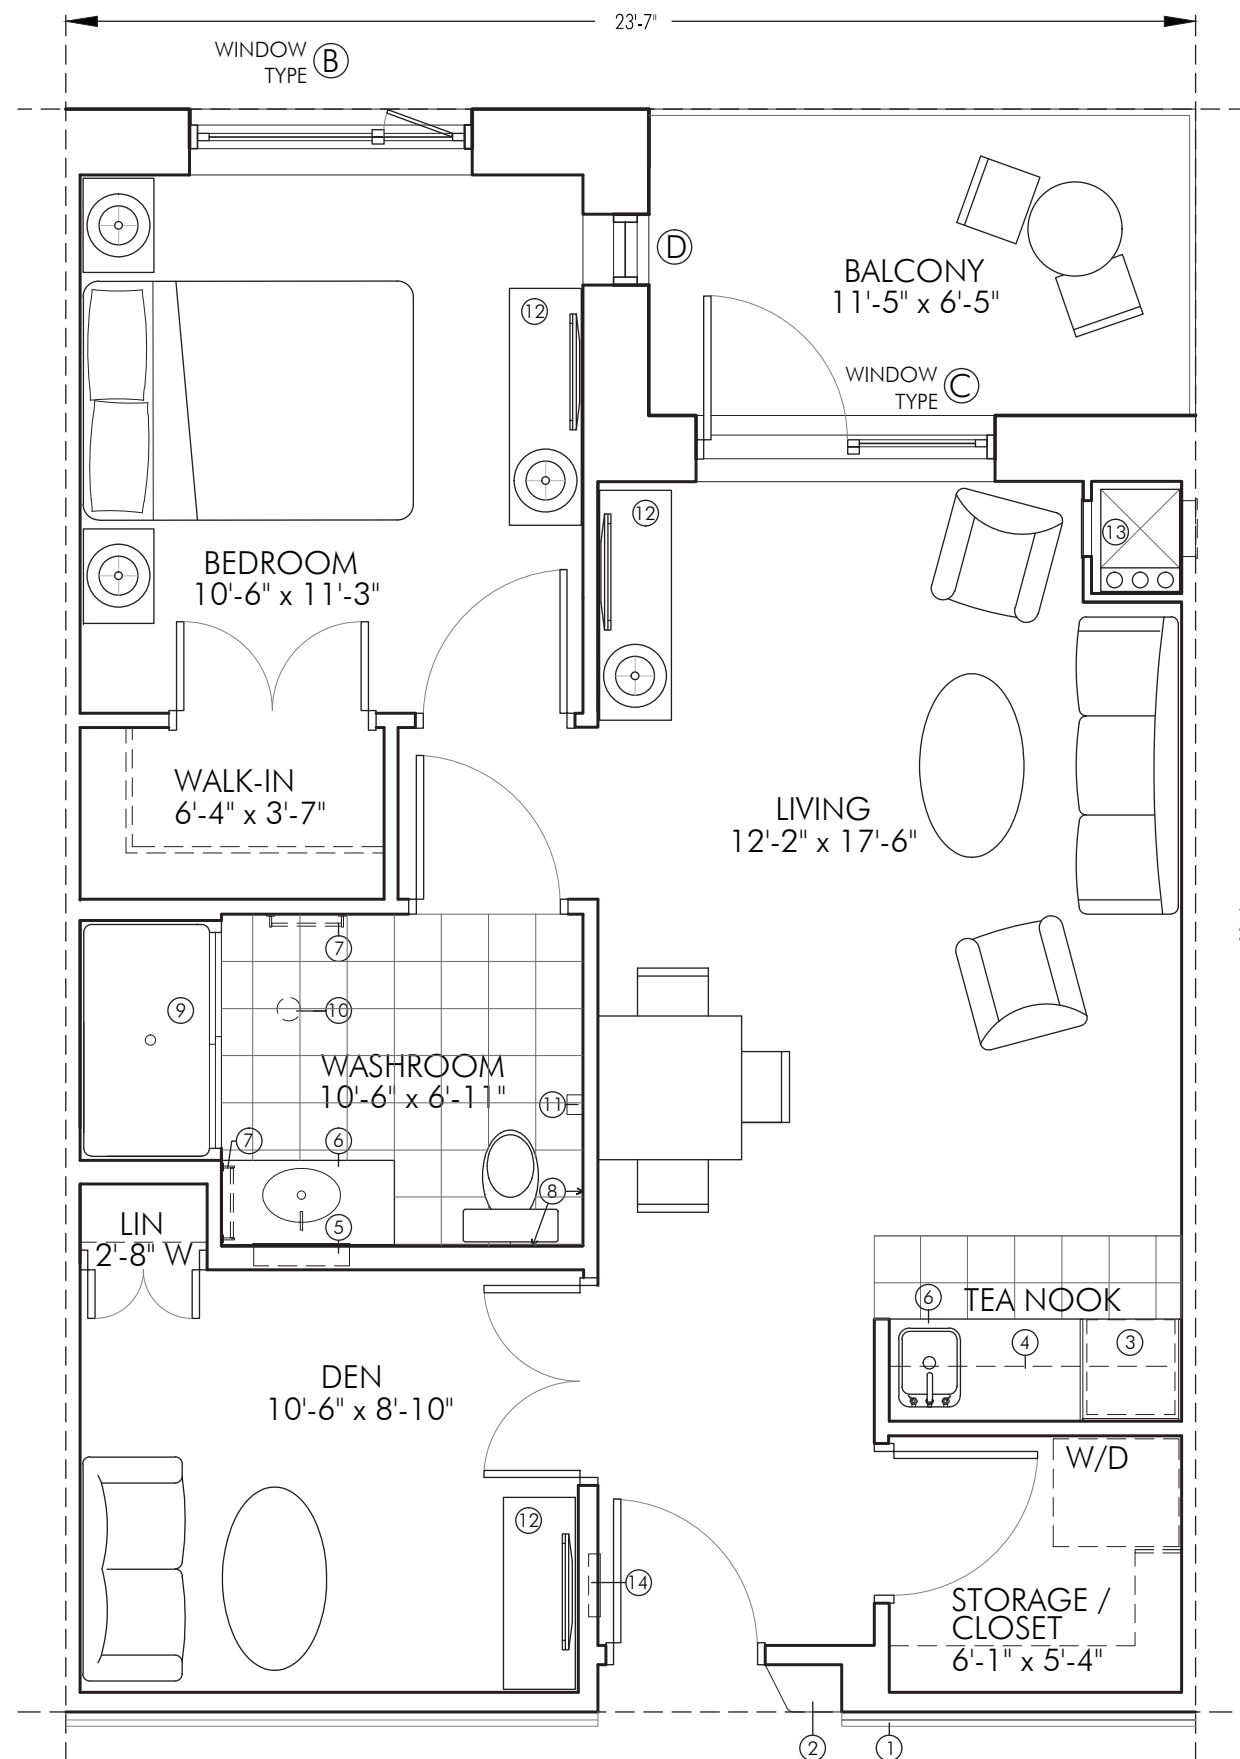

BED-SITTING ROOM 1 BEDROOM + DEN

LEGEND

- ① HANDRAIL
- ② SHELF
- ③ FRIDGE / MICROWAVE
- ④ UPPER CABINETS
- ⑤ RECESSED MED. CABINET W/ MIRROR
- ⑥ UNDER SINK STORAGE
- ⑦ TOWEL BAR
- ⑧ PROVIDE SUPPORT FOR FUTURE GRAB BAR INSTALLATION
- ⑨ TUB / SHOWER UNIT REINFORCED TO ALLOW FOR FUTURE GRAB BAR INSTALLATION
- ⑩ HEAT LAMP ABOVE
- ⑪ TOILET PAPER HOLDER SURFACE MOUNT (TO AVOID COMPROMISING ACOUSTIC PERFORMANCE OF WALL)
- ⑫ CREDENZA / STORAGE
- ⑬ HEAT PUMP
- ⑭ ELECTRICAL PANEL

WINDOW TYPES

- (A) JULIET BALCONY
- (B) STANDARD CASEMENT
- (C) BALCONY DOOR W/ SIDELITE
- (D) NON-OPERABLE

**1 BEDROOM
+ DEN**

637 SQ. FT. (NET)
59.2 SQ. M.